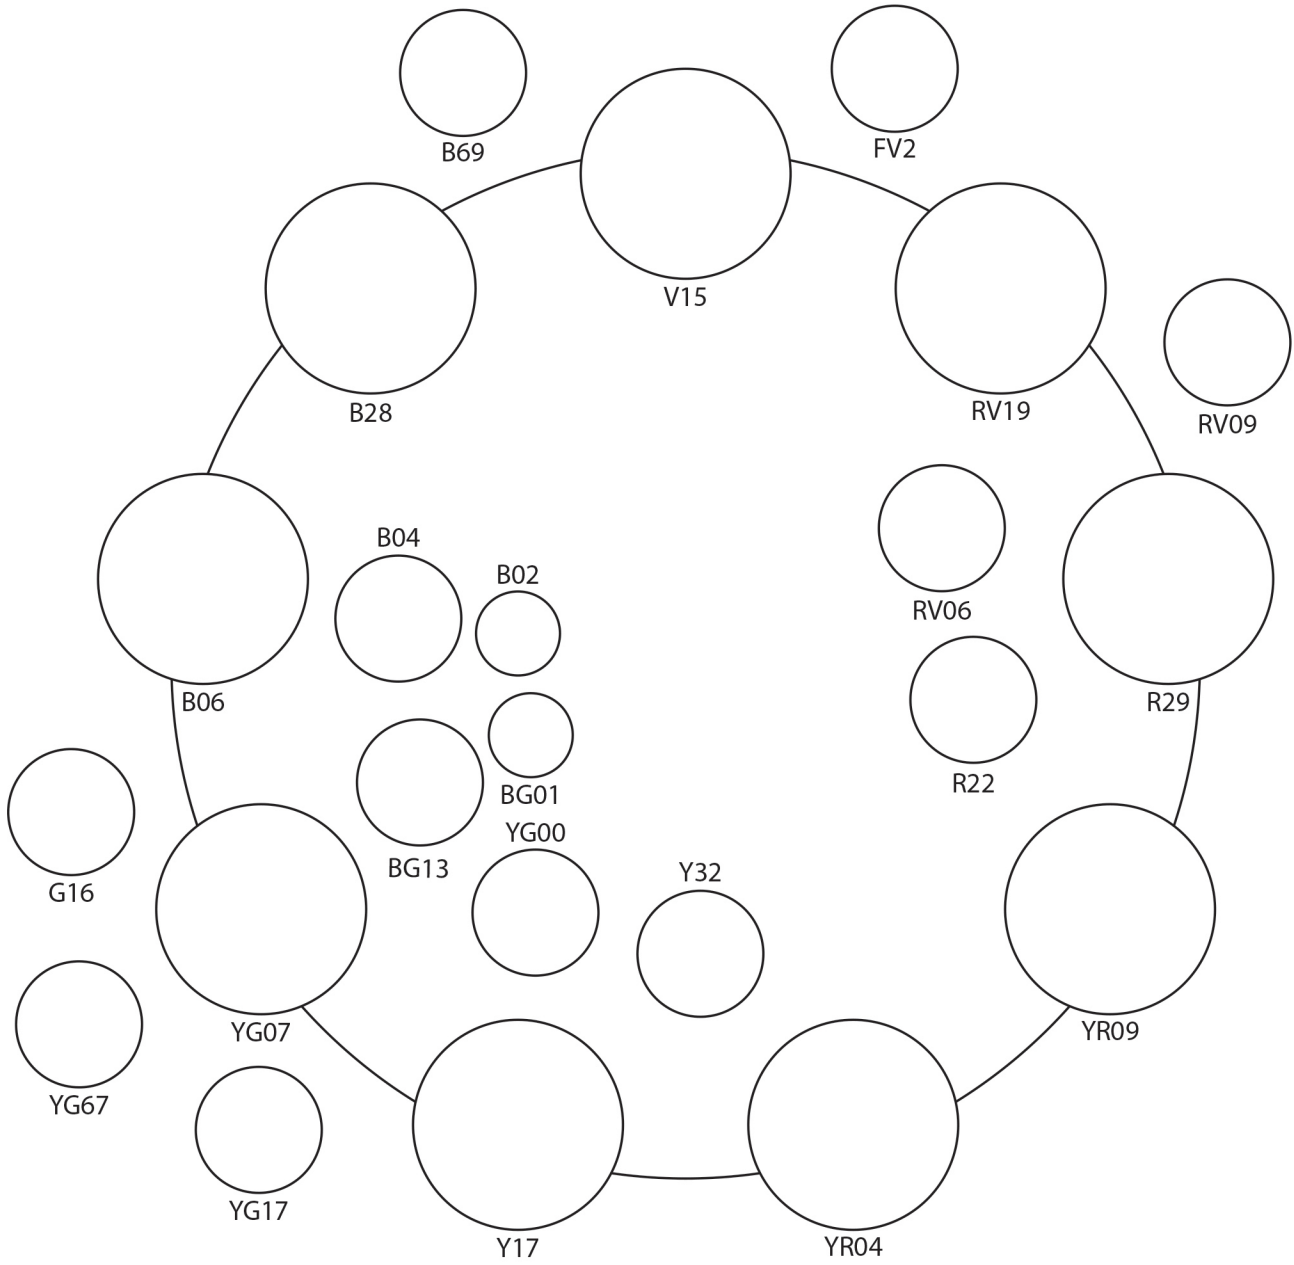

# Laurel Burch™

COLOR WHEEL FOR COPIC MARKERS

Visit [www.stampendous.com](http://www.stampendous.com) for FREE download of color wheel and black line chart, as well as the Angel Policy on the use of Laurel Burch stamps now available from Stampendous.